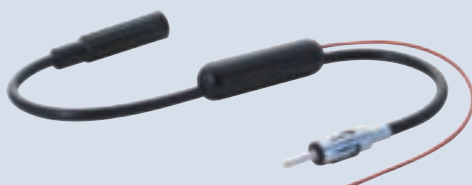

## 8/515 AMPLIFICATORE ANTENNA / AERIAL AMPLIFIER

Guadagno / Gain FM 8 dB - AM 12 dB

Packed 1 pc.