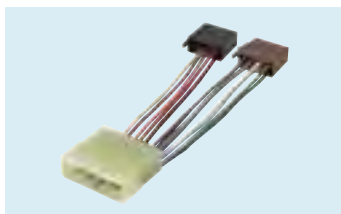

4/706
CHEVROLET Spark
Power and speakers
Packed 1 pc.

4/707
CHEVROLET Nexia '05>
Power and speakers
Packed 1 pc.