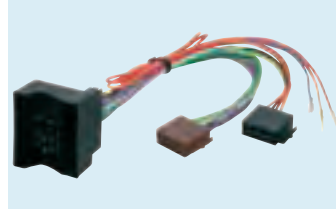

4/732
MERCEDES A-B-C-CLK-R-GL
V-Vaneo-Vito-Viano '06>'08
Sprinter '06>'07 - ML '05>'11
Senza amplificatore / Without amplifier
Packed 1 pc.
4/732.3 Packed 20 pcs.