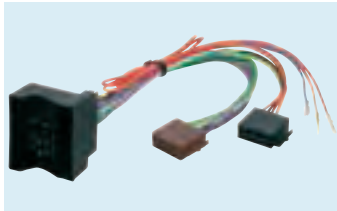

4/732

**SKODA Fabia '07> - Octavia '05>
Roomster '06> - Yeti '09>**

Senza amplificatore / Without amplifier

Packed 1 pc.

4/732.3 Packed 20 pcs.

SOLUZIONE COMBINATA

COMBINED SOLUTION

4/732 + 4/073

SKODA Superb '09>
Con amplificatore / With amplifier

Packed 1 pc.