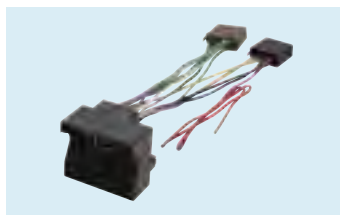

4/131 Bose system

LANCIA Ypsilon-Musa - Delta '08>
 Senza navigatore / Without navigator
 Packed 1 pc.

4/731
MERCEDES
 E '03> - CLS '04> - SLK '04>
 Senza amplificatore / Without amplifier
 Power and speakers
 Packed 1 pc.