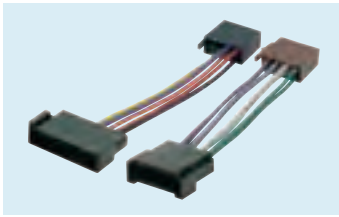

4/716

FORD Galaxy '96 >'06
Power and speakers
Packed 1 set