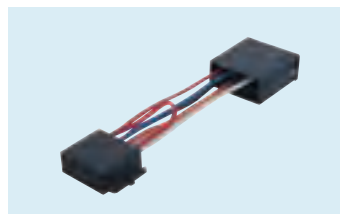

4/634
CITROËN C3 >'05
 Alimentazione / Power
 Packed 1 pc.

CHRYSLER

4/722
CHRYSLER Voyager >'99 - Neon
 Senza amplificatore / Without amplifier
 Power and speakers
 Packed 1 pc.

4/733
CITROËN C5-C8 '04>'08 - DS3
C2-C3-C4 '05> - Jumpy '07>
C3-C4 Picasso '06> - 3008 - 5008
C1 '12> Con autoradio senza bluetooth
 With car-radio without bluetooth
 Packed 1 pc.