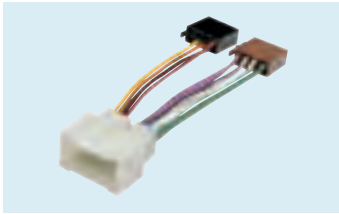

4/625
OPEL
Tutti i modelli / All models >'04
Vivaro >'06
Power and speakers
Packed 1 pc.

4/738
NISSAN Almera '02> - Tino
Power and speakers
Packed 1 pc.