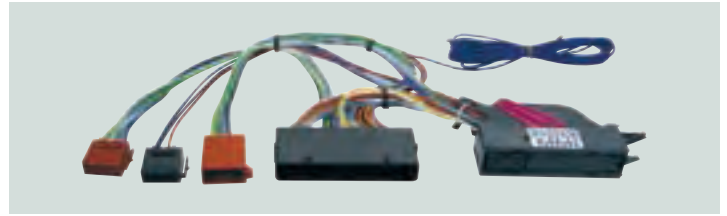

4/759

AUDI A4 '08> - A5 '07> Con sistema/*with system* MMI

Connessioni nel bagagliaio / *Connections inside the Trunk*

Packed 1 pc.