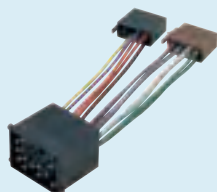

ROVER

4/625

ROVER 25-45 Serie 200-400-600 >'99
Power and speakers
Packed 1 pc.

4/626

ROVER 75 '00>
Power and speakers
Packed 1 pc.

SAAB

4/625

SAAB 900 - Cabrio '93>'98 Serie 9.3 >'06 - Serie 9.6 '97>'06
Power and speakers
Packed 1 pc.