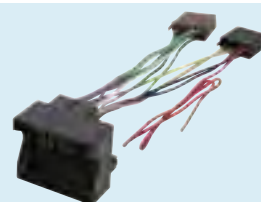

Packed 1 pc.

4/733

FIAT Scudo (G9) '07>
Ulisse '08> - Qubo '09>

Power and speakers

Packed 1 pc.

4/714

FIAT 500 '94>'99 - 600 '06> - Tipo

Power and speakers