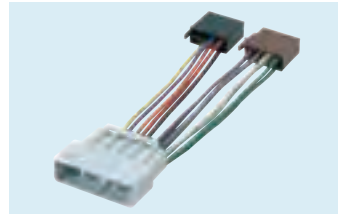

4/621

HONDA Civic '95>'00
Power and speakers
Packed 1 pc.