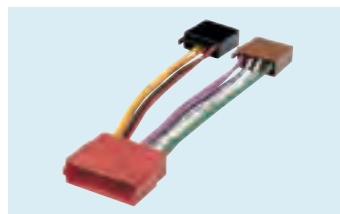

4/634
CITROËN C3 >'05
Alimentazione / Power
Packed 1 pc.

4/624
CITROËN >'94
Alimentazione / Power
Packed 1 pc.