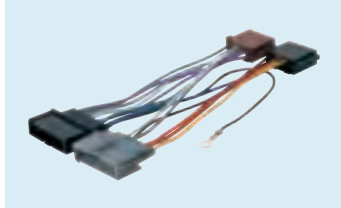

4/634
CITROËN C3 >'05
 Alimentazione / Power
 Packed 1 pc.

CHRYSLER

4/722
CHRYSLER Voyager >'99 - Neon
 Senza amplificatore / Without amplifier
 Power and speakers
 Packed 1 pc.

4/733
CITROËN C5-C8 '04>'08 - DS3
C2-C3-C4 '05> - Jumpy '07>
C3-C4 Picasso '06> - 3008 - 5008
C1 '12> Con autoradio senza bluetooth
 With car-radio without bluetooth
 Packed 1 pc.