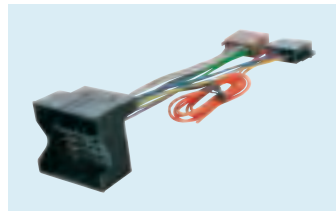

4/131 Bose system

LANCIA Ypsilon-Musa - Delta '08>
 Senza navigatore / Without navigator
 Packed 1 pc.

4/731
MERCEDES
 E '03> - CLS '04> - SLK '04>
 Senza amplificatore / Without amplifier
 Power and speakers
 Packed 1 pc.