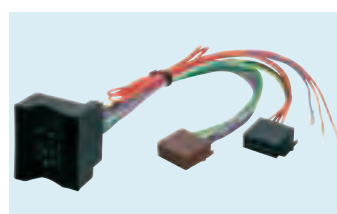

4/732 + 4/131
PORSCHE Boxter '09>
Con amplificatore senza fibre ottiche
With amplifier without optic fibres
Power and speakers
Packed 1 pc.

4/732
PORSCHE Boxter '09>
Power and speakers
Packed 1 pc.
4/732.3 Packed 20 pcs.