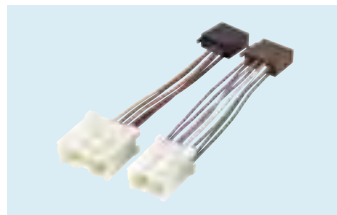

4/627

VOLVO 850 >'97 - S40 - V40 >'00
Power and speakers
Packed 1 set