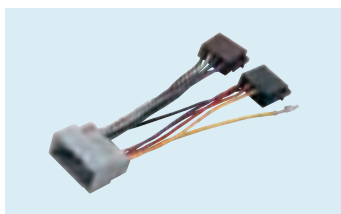

4/634
CITROËN C3 >'05
 Alimentazione / Power
 Packed 1 pc.

CHRYSLER

4/722
CHRYSLER Voyager >'99 - Neon
 Senza amplificatore / Without amplifier
 Power and speakers
 Packed 1 pc.

4/733
CITROËN C5-C8 '04>'08 - DS3
C2-C3-C4 '05> - Jumpy '07>
C3-C4 Picasso '06> - 3008 - 5008
C1 '12> Con autoradio senza bluetooth
 With car-radio without bluetooth
 Packed 1 pc.