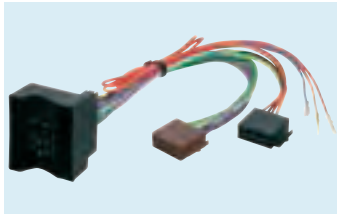

4/732

**SEAT Altea '04> - Alhambra '11>
Ibiza '08> - Leon '05> - Toledo '05>**

Power and speakers

Packed 1 pc.

4/732.3 Packed 20 pcs.