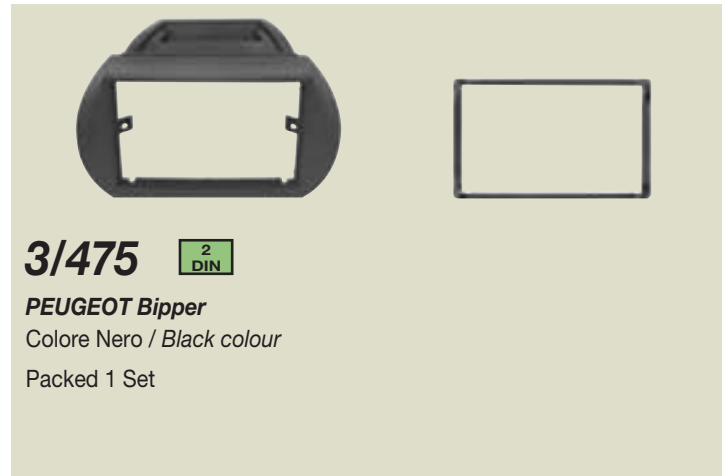

3/475

2
DIN

PEUGEOT Bipper
Colore Nero / Black colour
Packed 1 Set