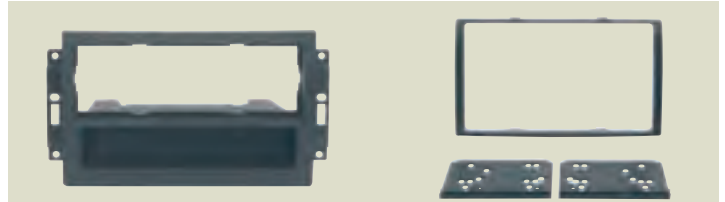

3/541 ISO 2
DIN

DODGE Caliber '06>'11 - Changer - Durango '04>'07

Magnum '05>'07 - Ram '06>'07

Con navigatore / With navigator

Colore Nero / Black colour

Packed 1 Set