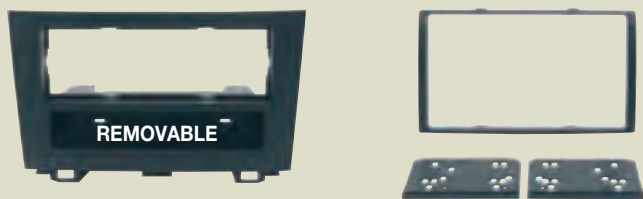

**3/535** ISO 2 ISO

**HONDA CR-V '97>'06 - Odyssey '95>'04 - Accord '90>'02**

Colore Nero / Black colour

Packed 1 Set

**3/564** ISO 2 ISO

**HONDA Insight**

Colore Nero / Black colour

Packed 1 Set