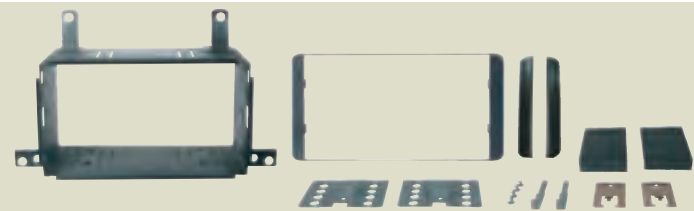

3/565 2
DIN

DAIHATSU Sirio '08>

Colore Nero / Black colour

Packed 1 Set