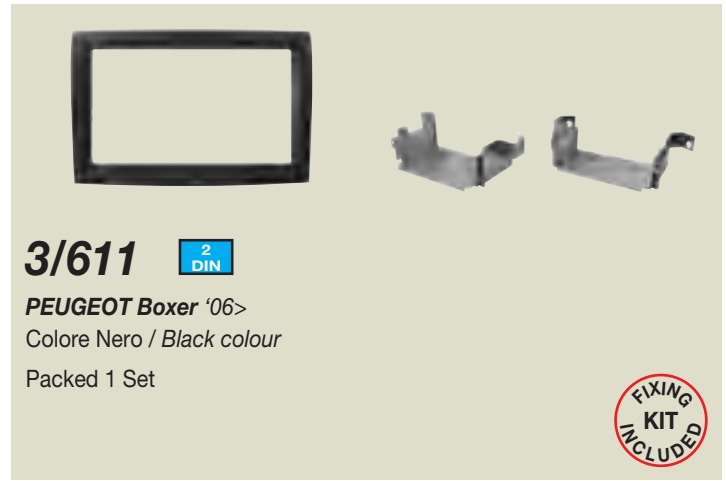

3/611

2
DIN

PEUGEOT Boxer '06>
Colore Nero / Black colour
Packed 1 Set