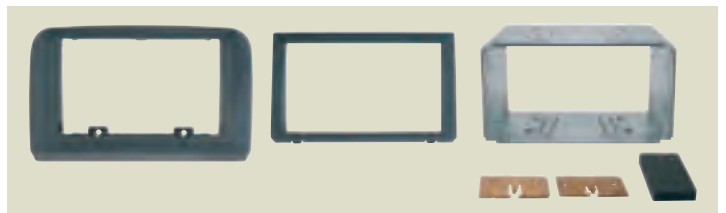

3/566

2
DIN

FIAT Croma '05>

Colore Nero / Black colour

Packed 1 Set