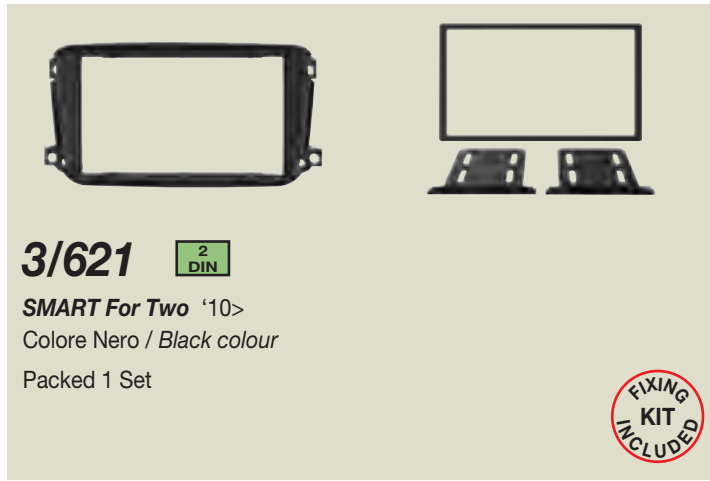

**SMART For Two >'00**

Colore blu / Blue Colour

**3/261 For Two 2ª serie '00>'06**

Colore grigio / Grey colour

Packed 1 pc.

**3/392**

ISO

2 ISO

**SMART For Two '07>**

Colore Nero / Black colour

Packed 1 pc.

**3/621**

2 DIN

**SMART For Two '10>**

Colore Nero / Black colour

Packed 1 Set