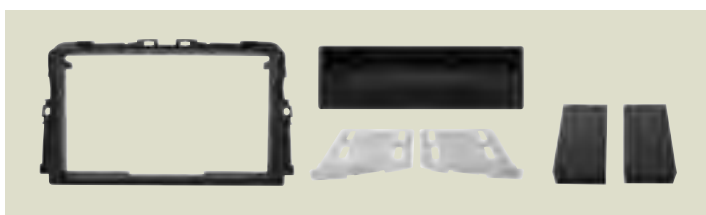

**3/420** 2  
ISO

**RENAULT Traffic** '06>'11

Colore Nero / Black colour

Packed 1 pc.

**3/487** ISO

**RENAULT Laguna 3** '08>

Colore Grigio / Grey colour

Packed 1 pc.