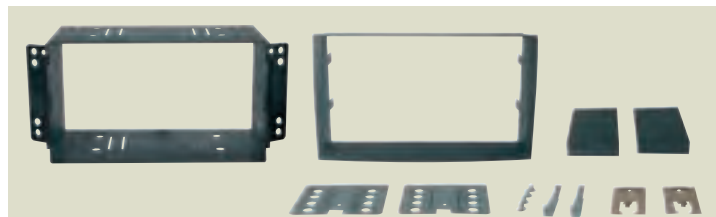

3/563 2
DIN

KIA Venga
Colore Nero / Black colour
Packed 1 Set

LANCIA

3/479 ISO 2
DIN

LANCIA Delta '08>
Colore Antracite metallizzato / Metalized anthracite colour
Packed 1 Set

Con navigatore, acquistare i 4 pulsanti servizi dal concessionario auto.
With Navigator, please purchase the 4 function-keys from the Car-Dealer.