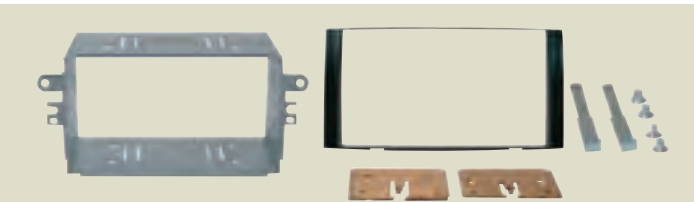

3/520 2
DIN

DAIHATSU Terios '07>

Colore Nero / Black colour

Packed 1 Set