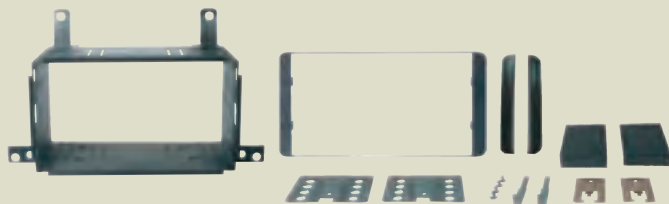

SUBARU

3/565

2 DIN

SUBARU Justy '08>
Colore Nero / Black colour
Packed 1 Set

3/624

2 DIN

SUZUKI SX4 '05>
Colore Nero / Black colour
Packed 1 Set