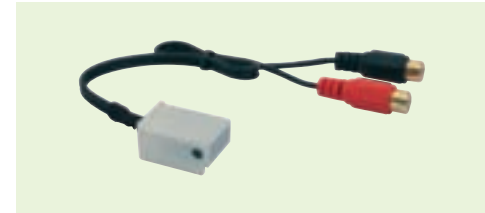

CITROËN C1

Con autoradio originale / With original car radio
Esclusi modelli con navigatore.
Excluded models with navigator. Packed 1 Set

4/009 ② AUX-IN CONNECTION

CITROËN '06>

Autoradio con tasto Aux-In / Car-radios with Aux-In key
Connettori / Connectors Fakra → RCA

Packed 1 Set

4/010 ② AUX-IN CONNECTION

CITROËN '06>

Autoradio con tasto Aux-In / Car-radios with Aux-In key
Connettori / Connectors Fakra → Jack 3,5

Cavo / Cable cm. 70 Packed 1 Set

4/017 ② AUX-IN CONNECTION