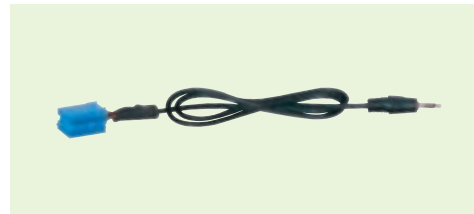

Connettori / *Connector* Mini-ISO → Jack 3,5

Cavo / *Cable* 70 cm

Packed 1 Set

4/150 AUX-IN CONNECTION

ALFA '07>

Funzione Aux-In con tasto autoradio SRC
Aux-In-function by means of SRC-radio-key
Connettori / *Connector* Mini-ISO → RCA

Packed 1 pc.

4/140 AUX-IN CONNECTION

ALFA '07>

Funzione Aux-in con tasto autoradio SRC
AUX-IN-function by means of radio-key SRC
Connettori / *Connectors* Mini-ISO → Jack 3,5

Cavo / *Cable* 70 cm

Packed 1 pc.