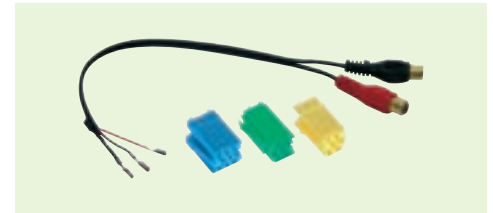

4/108

AUX-IN CONNECTION

RENAULT '07>

Autoradio con funzione Aux-In

Car-radios with Aux-In functions

Connettori / Connector Mini-ISO → RCA

Packed 1 Set