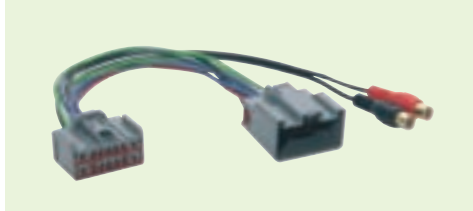

VOLVO

4/103

AUX-IN CONNECTION

VOLVO '05>

Autoradio con funzione AUX-IN
Car-Radio with AUX-IN function.

Connettori / Connector VOLVO → RCA

Packed 1 pc.

FIBRE OTTICHE
OPTIC FIBRES