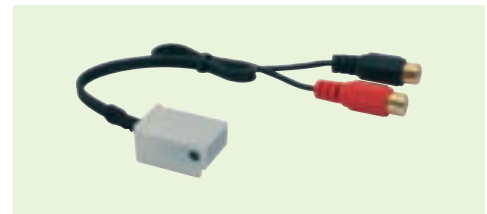

Autoradio con funzione Aux-In
Car-radios with Aux-In functions
Connettori / Connectors Fakra → RCA

Packed 1 pc

4/010

2 AUX-IN CONNECTION

PEUGEOT '06>

Autoradio con funzione Aux-In
Car-radios with Aux-In functions
Connettori / Connectors Fakra → Jack 3,5
Cavo / Cable cm. 70 Packed 1 pc