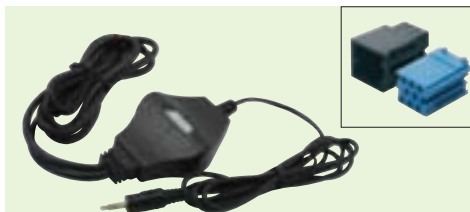

USB - SD - MP3

12 Pin

5/844**CD CHANGER CONNECTION**

SKODA '05>

Autoradio originali compatibili / Car radio compatible:
MFD • RHAPSODY • STREAM • SINPHONY TAPE
SINPHONY CD

Packed 1 Set

**4/109****CD CHANGER CONNECTION**

SKODA >'05

Autoradio originali compatibili / Car radio compatible:
MS501-502 • NAVIGATION 4:3 • SATCOMPASS
SYMPHONY CD • SYMPHONY CASSETTE

Selezione CD CHANGER-MP3 manuale
Manual selection of CD CHANGER-MP3.