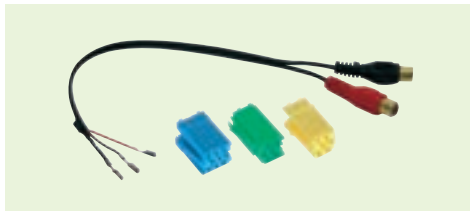

4/108 **AUX-IN CONNECTION**

SMART '06>
Funzione Aux-In con tasto autoradio SRC o CD
secondo l'inserimento dei contatti.
Insert contacts after having identified Aux-in on
radio-keys SRC or CD.
Connettori / Connector Mini-ISO → RCA
Packed 1 Set