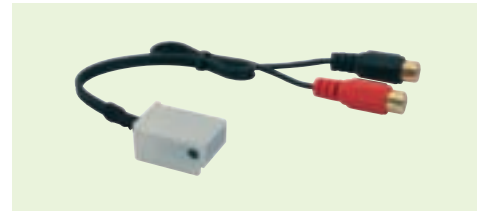

Cavo adattatore / Adaptor cable RCA → Jack 3,5

Packed 1 Set

4/013 AUDIO-TV CONNECTION

VOLKSWAGEN

Con navigatore / With navigator
NAVY-PLUS RNS 2 MFD-2

Packed 1 pc.

4/017 AUX-IN CONNECTION

VOLKSWAGEN '03>