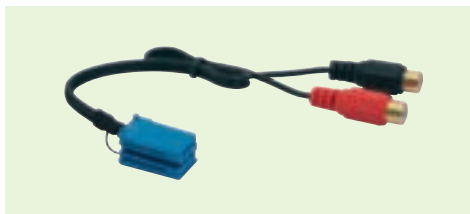

4/013 **AUDIO-TV CONNECTION**

SEAT
 Con navigatore / With navigator
 NAVY-PLUS RNS 2 MFD-2
 Connettori / Connectors 18 Pin → RCA
 Packed 1 pc.

4/109 **1** CD CHANGER CONNECTION

SEAT >'04
Autoradio originali compatibili / Car radio compatible:
 ALANA • AURA • AURA CD • ELBA • HIGHLINE • LENA • LICEO
 SCALA • SOUNDSYSTEM 2
 Selezione CD CHANGER-MP3 manuale
 Manual selection of CD CHANGER-MP3.
 Packed 1 pc.

SMART

4/110 **1** CD CHANGER CONNECTION

SEAT Altea '05>
Autoradio originali compatibili / Car radio compatible:
 ALTEA CD01 • ALTEA CD02 • AUDIOSYSTEM CD03
 NAVIGATION 16:9
 Selezione CD CHANGER-MP3 manuale
 Manual selection of CD CHANGER-MP3.
 Packed 1 pc.