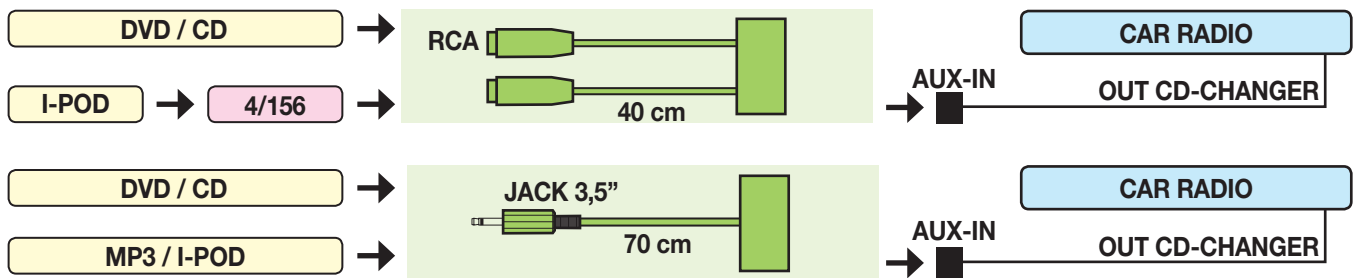

INTERFACCE AUDIO COMPATIBILITÀ AUTORADIO

AUDIO-INTERFACES COMPATIBILITY CAR-RADIO

NOTE - NOTES

- **I** • Verificare sul manuale autoradio se la funzione Aux-In è presente sull'uscita CD-CHANGER.
- **GB** • Read the car-radio Instructions-Manual and check if there is an AUX-IN-function on the CD-changer-exit.
- **F** • Dans le manuel d'instructions de l'autoradio, vérifier si la fonction Aux-In est présente sur la sortie CD-CHANGER.
- **D** • Auf der Autoradio-Betriebsanleitung nachsehen, ob der CD-Wechsler-Ausgang über eine AUX-IN-Funktion verfügt oder nicht.
- **E** • Verificar en el manual de instrucción del autoradio si la función Aux-In esta presente en la salida del CARGADOR DE CD.