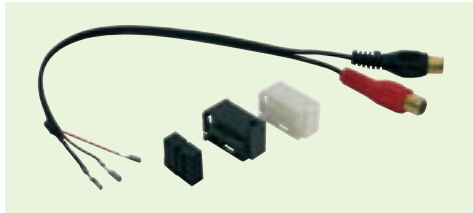

OPEL

4/009

AUX-IN CONNECTION

OPEL '07>

Per autoradio **CD30** con funzione Aux-in
For car-radios **CD30** with Aux-In functions
Connettori / Connectors Fakra → RCA

Packed 1 Set