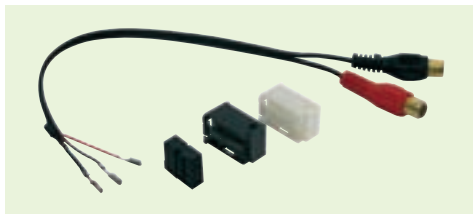

Packed 1 Set

5/860

CD CHANGER CONNECTION

PEUGEOT 107

Con autoradio originale / With original car radio
Esclusi modelli con navigatore.
Excluded models with navigator. Packed 1 Set

4/009

2 AUX-IN CONNECTION

PEUGEOT '06>