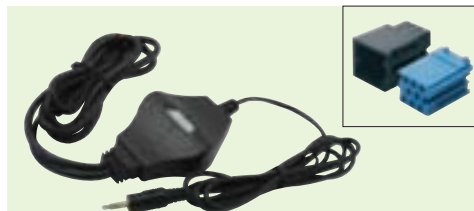

4/109 1 CD CHANGER CONNECTION

VOLKSWAGEN >'04

Autoradio originali compatibili / Car radio compatible:
GAMMA 4 • BETA 5 • GAMMA 5 • DELTA • MFD • BEETLE
ALPHA-GAMMA-GAMMA CD • PHAETON • RHAPSODY

Selezione CD CHANGER-MP3 manuale
Manual selection of CD CHANGER-MP3.

Packed 1 pc.