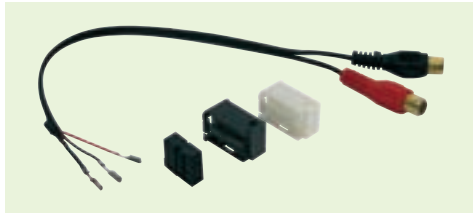

Connettori / Connectors Fakra → JACK 3,5

Cavo / Cable cm. 70

Packed 1 Set

CITROËN

USB - SD - MP3

5/854 ③ CD CHANGER CONNECTION

CITROËN '06>

Autoradio originali compatibili / Car radio compatible:
RD4 BLAUPUNKT - RD4 N1

Packed 1 Set

USB - SD - MP3

5/849 ③ CD CHANGER CONNECTION

CITROËN >'06

Autoradio originali compatibili / Car radio compatible:
RD3 BLAUPUNKT

Packed 1 Set

USB - SD - MP3

5/860 CD CHANGER CONNECTION

CITROËN C1

Con autoradio originale / With original car radio
Esclusi modelli con navigatore.
Excluded models with navigator. Packed 1 Set

4/009 ② AUX-IN CONNECTION

CITROËN '06>

Autoradio con tasto Aux-In / Car-radios with Aux-In key
Connettori / Connectors Fakra → RCA