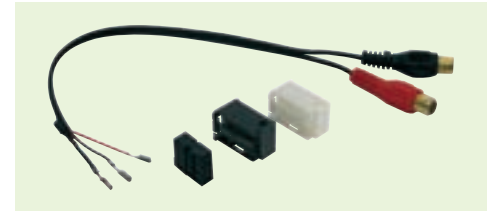

4/009

AUX-IN CONNECTION

MERCEDES '06>

Con autoradio / With car-radio AUDIO 30-50

Autoradio con funzione Aux-In
Car-radios with Aux-In function
Connettore / Connector RCA

Packed 1 Set