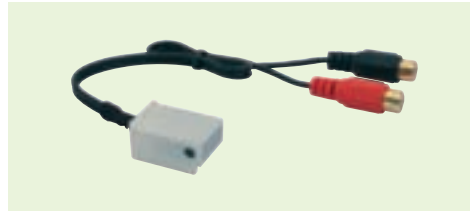

MAZDA

USB - SD - MP3

5/850

CD CHANGER CONNECTION

MAZDA

Autoradio originali compatibili / Car radio compatible:
CD TAPE

Packed 1 Set

MERCEDES