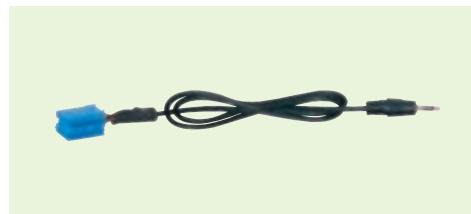

Packed 1 Set

4/150

AUX-IN CONNECTION

LANCIA '07>

Funzione Aux-In con tasto autoradio SRC
Aux-In-function by means of SRC-radio-key

Connettori / Connector Mini-ISO → RCA

Packed 1 pc.

4/140

AUX-IN CONNECTION

LANCIA '07>

Funzione AUX-IN con tasto autoradio SRC
AUX-IN-function by means of radio-key SRC

Connettori / Connectors Mini-ISO → Jack 3,5

Cavo / Cable 70 cm

Packed 1 pc.

4/108

AUX-IN CONNECTION