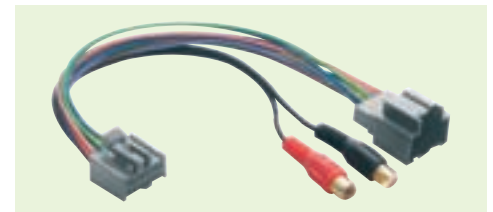

4/102

AUX-IN CONNECTION

FORD Fiesta '09>
Connettori / Connector Ford → RCA
Packed 1 pc.