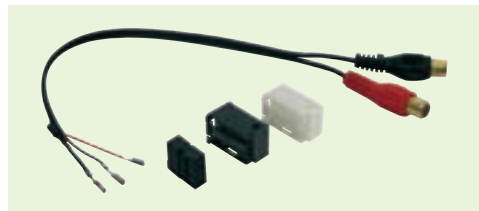

4/009 AUX-IN CONNECTION

VOLKSWAGEN '04>

Solo autoradio con funzioni Aux-In
Only car-radios with Aux-In function

Connettore / Connector RCA

Packed 1 pc