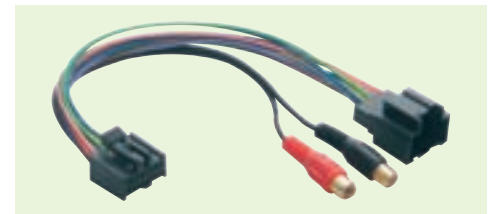

SAAB

4/101

AUX-IN CONNECTION

SAAB 9.3 - 9.5 '06>

Packed 1 pc.