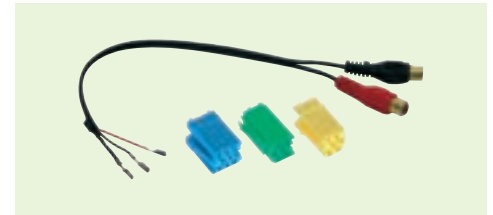

4/150

AUX-IN CONNECTION

FIAT '07>
 Funzione Aux-In con tasto autoradio SRC
Aux-In-function by means of SRC-radio-key
 Connettori / Connector Mini-ISO → RCA
 Packed 1 pc.

4/140

AUX-IN CONNECTION

FIAT '07>
 Funzione Aux-in con tasto autoradio SRC
AUX-IN-function by means of radio-key SRC
 Connettori / Connectors Mini-ISO → Jack 3,5
 Cavo / Cable 70 cm
 Packed 1 pc.