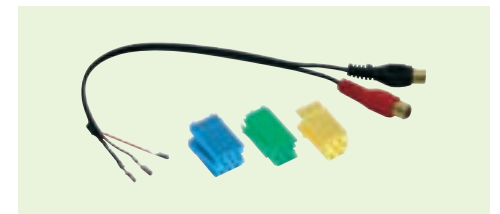

AUX-IN CONNECTION

LANCIA '07>

Funzione AUX-IN con tasto autoradio SRC
AUX-IN-function by means of radio-key SRC

Connettori / Connectors Mini-ISO → Jack 3,5

Cavo / Cable 70 cm

Packed 1 pc.

4/108

AUX-IN CONNECTION