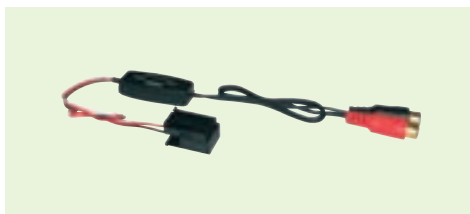

4/022

CD CHANGER CONNECTION

BMW

Serie 5 (E39) - **Serie X5** 9/'02> (E53)

Funzione Aux-in tramite ingresso CD-CHANGER
Aux-in through CD-CHANGER input

Connettori / Connectors FAKRA 12 Pin → RCA

Packed 1 pc.