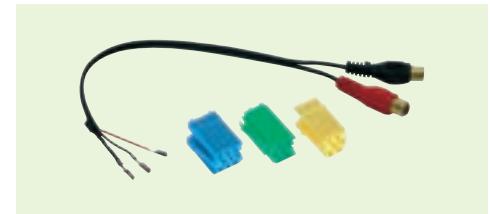

Packed 1 pc.

4/140 AUX-IN CONNECTION

ALFA '07>

Funzione Aux-in con tasto autoradio SRC
AUX-IN-function by means of radio-key SRC
Connettori / *Connectors* Mini-ISO → Jack 3,5

Cavo / *Cable* 70 cm

Packed 1 pc.