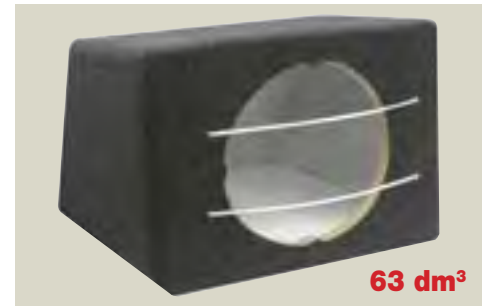

63 dm³

4/839 SPEAKERS Ø 380 mm

Dimensions cm. H 43,5 - L 61 - P 39,5
Material MDF/19 mm
Dumping Dacron
Grill Chrome-plated
Packed 1 pc.

4/825 PER TRASFORMARE LA CASSA IN REFLEX E' INDISPENSABILE L'UTILIZZO DI 1 SET DI CONDOTTI 4/951.
TO TRANSFORM THE BOX INTO REFLEX, YOU NECESSARILY HAVE TO USE 1 SET OF PORTS 4/951.

4/830 PER TRASFORMARE LA CASSA IN REFLEX E' INDISPENSABILE L'UTILIZZO DI 2 SET DI CONDOTTI 4/951
4/839 TO TRANSFORM THE BOX INTO REFLEX, YOU NECESSARILY HAVE TO USE 2 SETS OF PORTS 4/951.