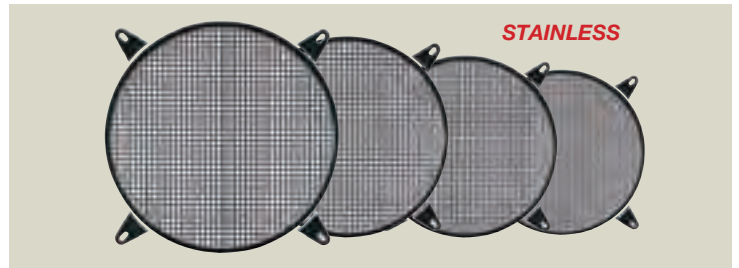

STAINLESS

3/020 Speaker Ø 200 mm.

3/025 Speaker Ø 250 mm.

3/030 Speaker Ø 300 mm.

3/038 Speaker Ø 380 mm.

Packed 1 pc.